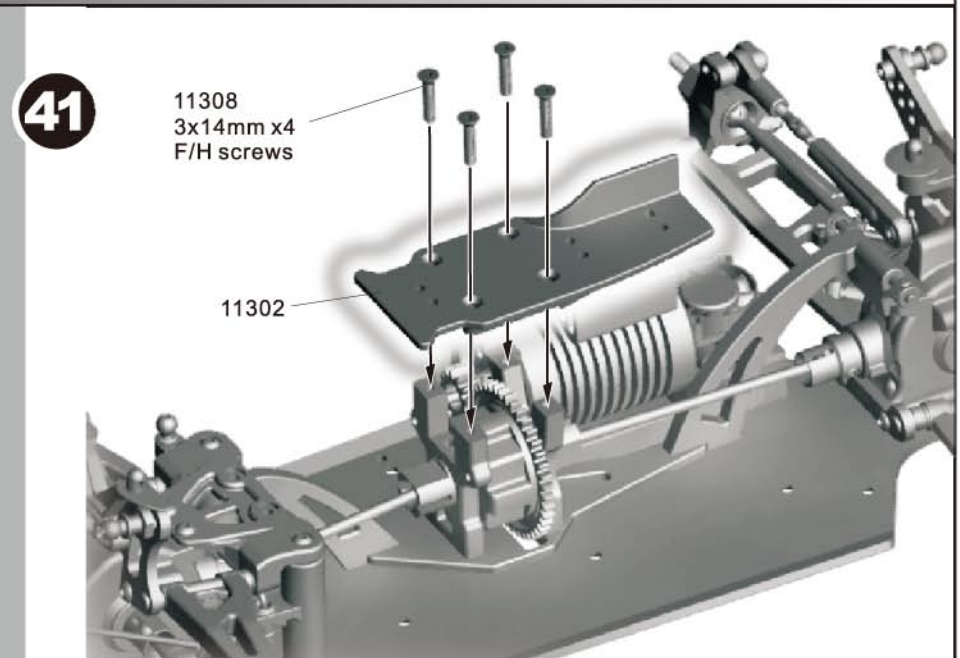

Assembly of Upper Plate onto Diff Mount

11308
3x14mm x4
F/H screws