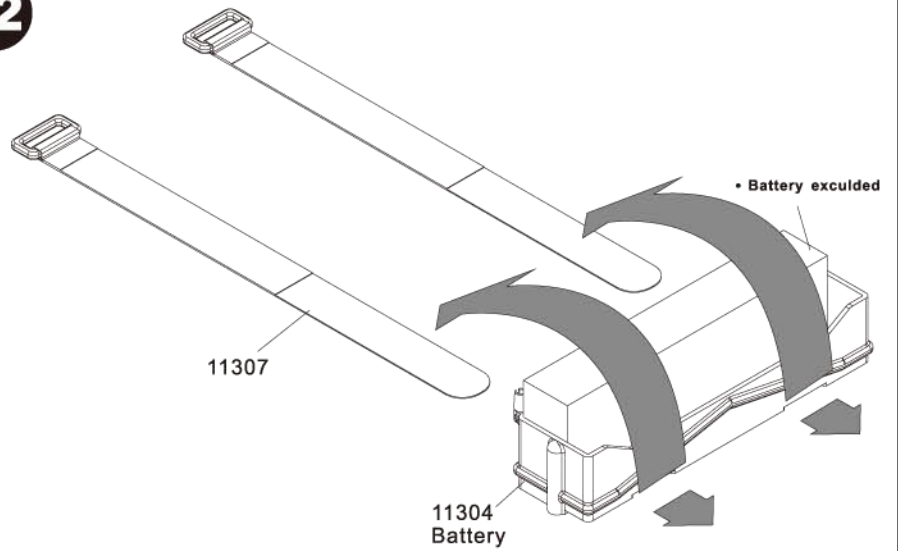

Assembly of Battery Box

42