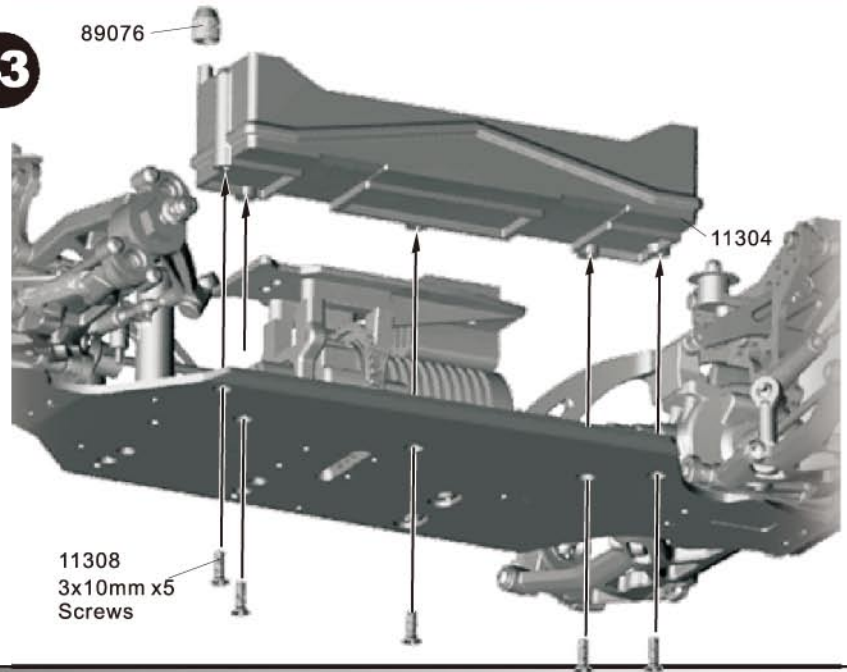

## Assembly of Battery Box on Chassis

43

89076  
Alum antenna mount

11308  
3x10mm x5  
F/H screws