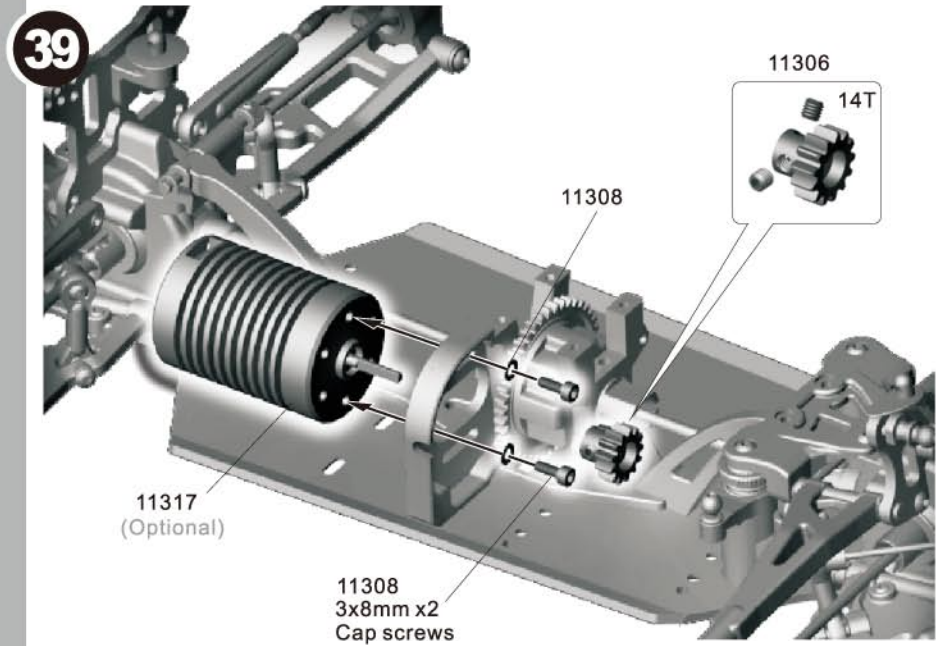

## Assembly of Motor with Gear

11308  
3x8 mm x2  
Cap screws

11308  
3x8x0.8 mm x2  
Wash

11308  
4x4 mm x 2  
Set screw

## Assembly of Speed controller with Fan on the Chassis