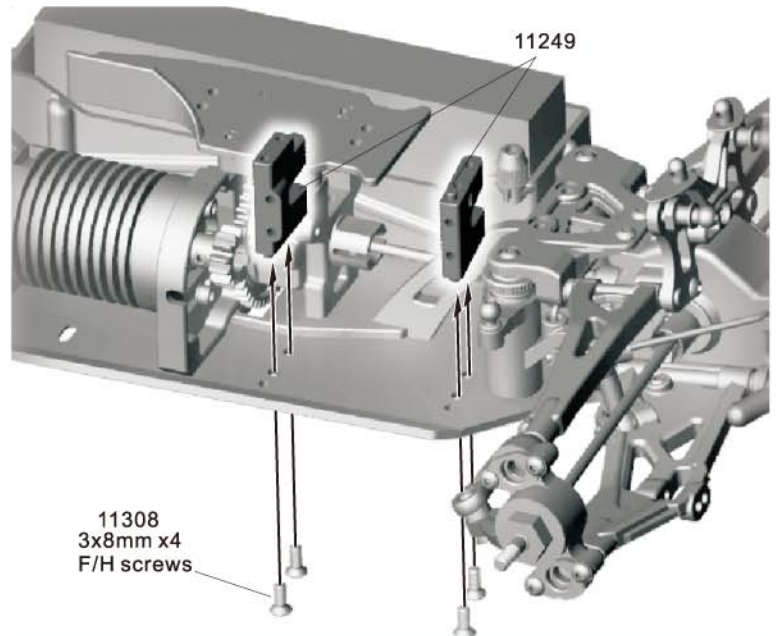

Assembly of Battery Box

42

Assembly of Battery Box on Chassis

43

89076
Alum antenna mount

11308
3x10mm x5
F/H screws

Assembly of Servo Mount

44

11308
3x8mm x4
F/H screws