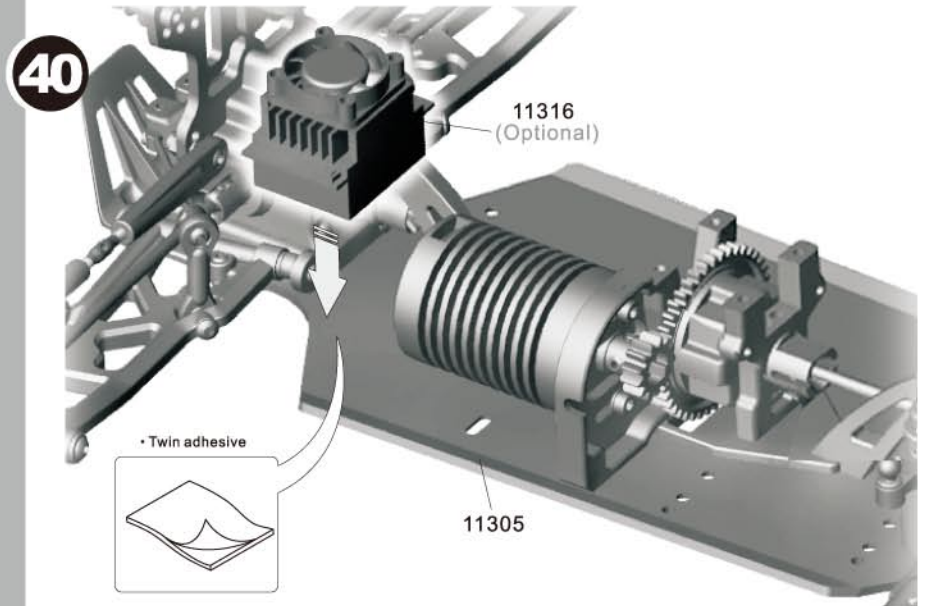

## Assembly of Motor with Gear

11308  
3x8 mm x2  
Cap screws

11308  
3x8x0.8 mm x2  
Wash

11308  
4x4 mm x 2  
Set screw

## Assembly of Speed controller with Fan on the Chassis